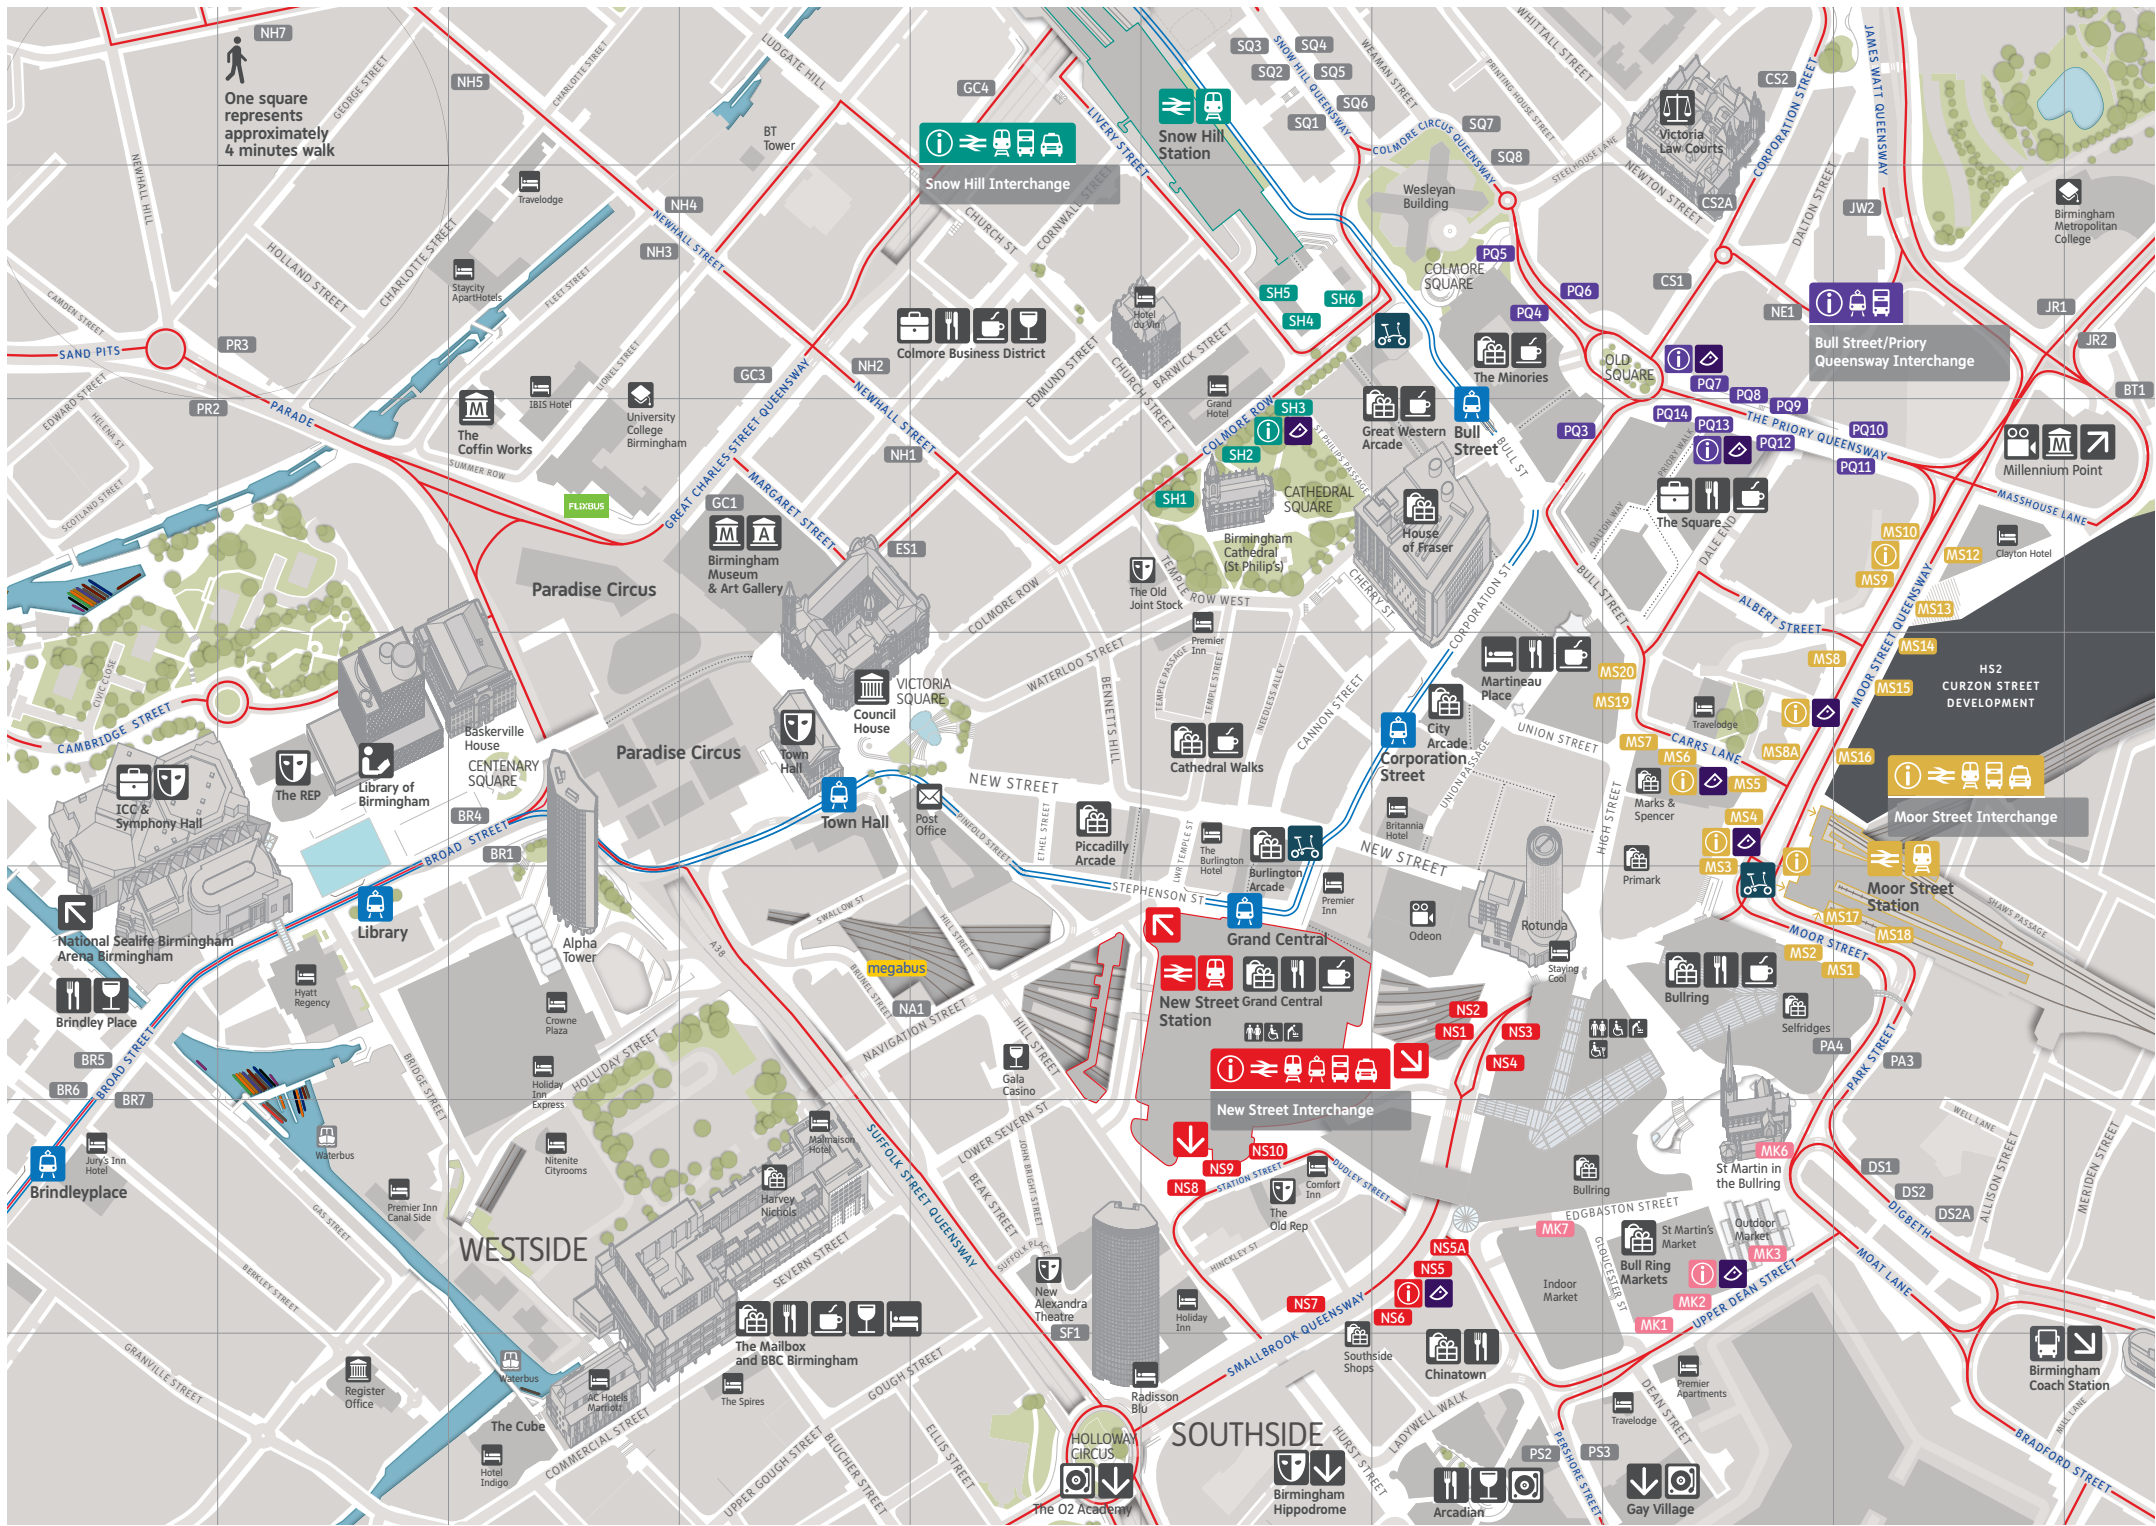

NH7  
One square represents approximately 4 minutes walk

Snow Hill Interchange

Bull Street/Priory Queensway Interchange

Moor Street Interchange

New Street Grand Central Station

New Street Interchange

Birmingham Hippodrome

Paradise Circus

Paradise Circus

WESTSIDE

SOUTHSIDE

HS2 CURZON STREET DEVELOPMENT

HOLLOWAY CIRCUS

Upper Dean Street

Birmingham Coach Station

The O2 Academy

Grand Central

New Street Grand Central Station

The Old Rep

Southside Shops

Chinatown

Arcadian

City Arcade Corporation Street

Britannia Hotel

Odeon

Rotunda

St Martin's in the Bullring

Outdoor Market

Chinatown

Arcadian

Bullring