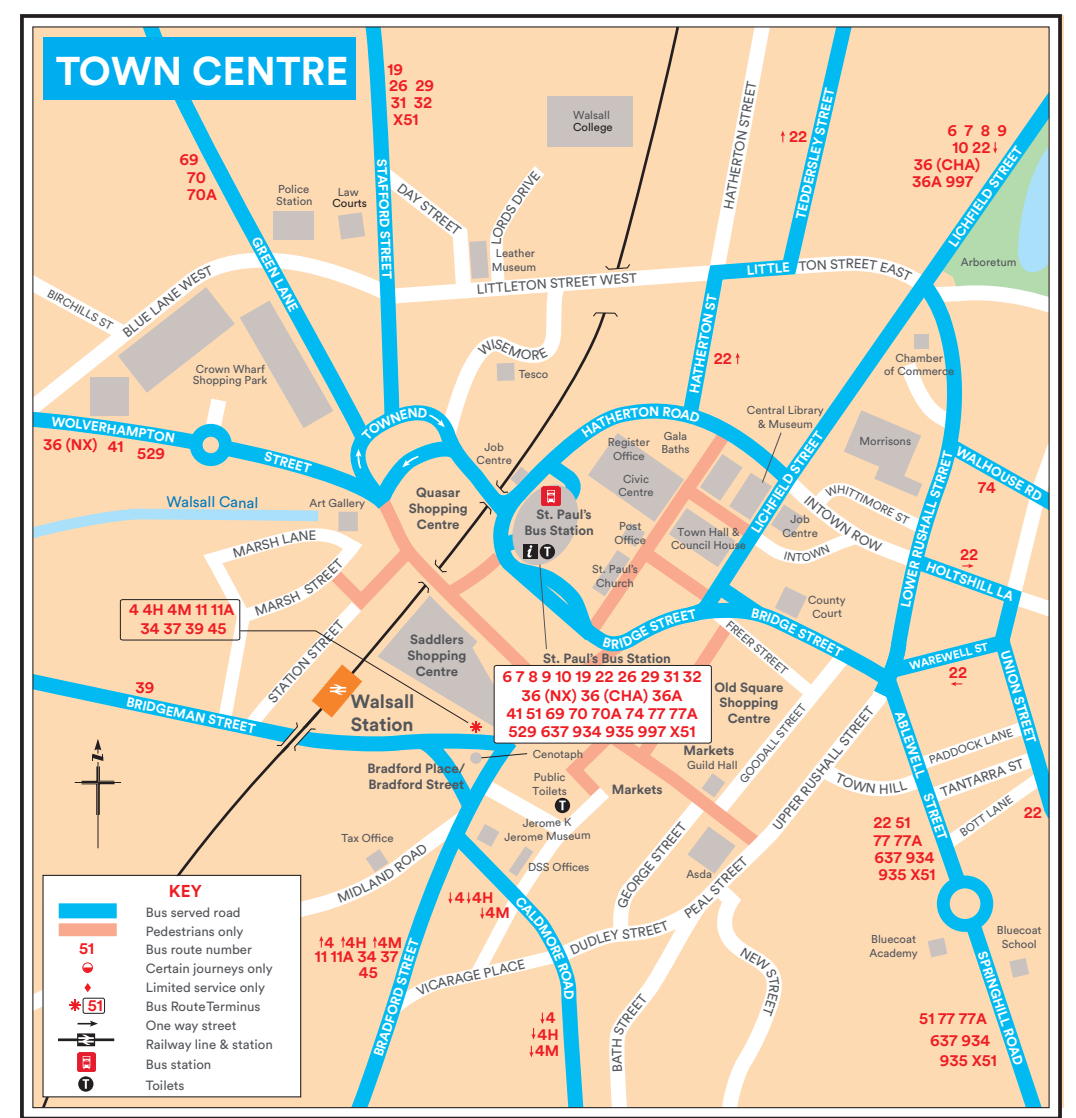

LICHFIELD LINK-UP BUS SERVICE

For more information and ticket prices, visit www.lichfielddc.gov.uk.