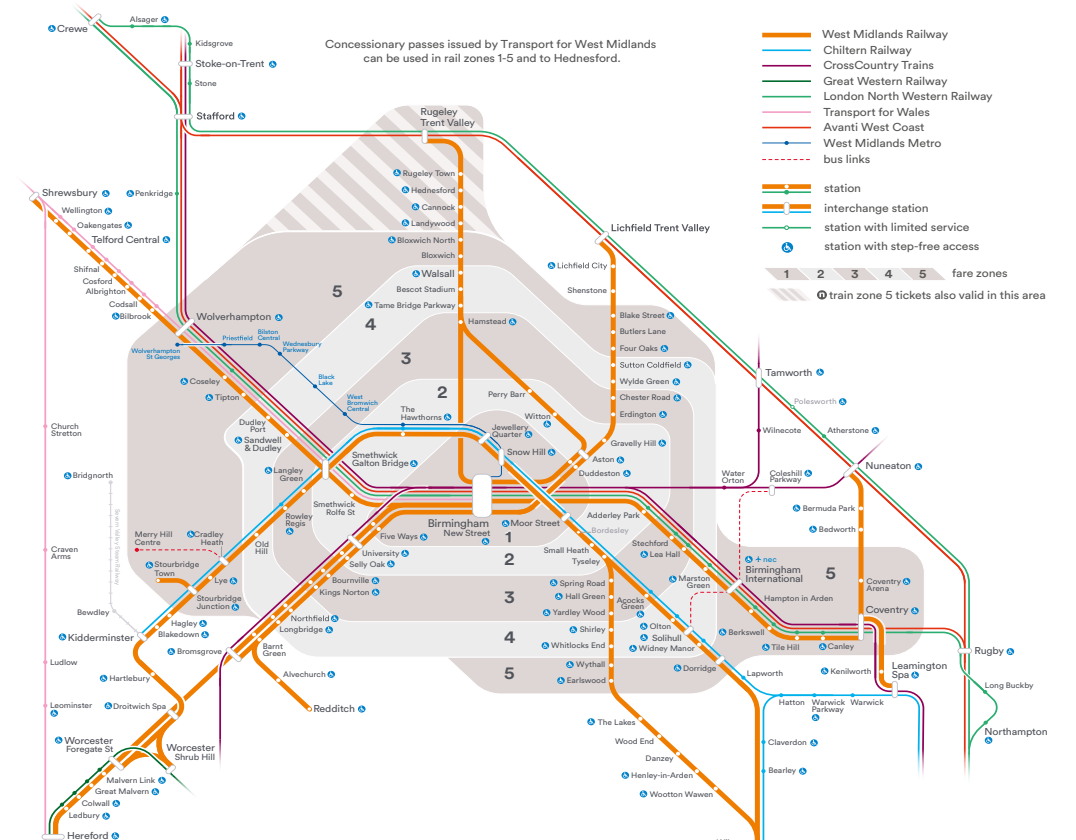

LICHFIELD LINK-UP BUS SERVICE

For more information and ticket prices, visit www.lichfielddc.gov.uk.