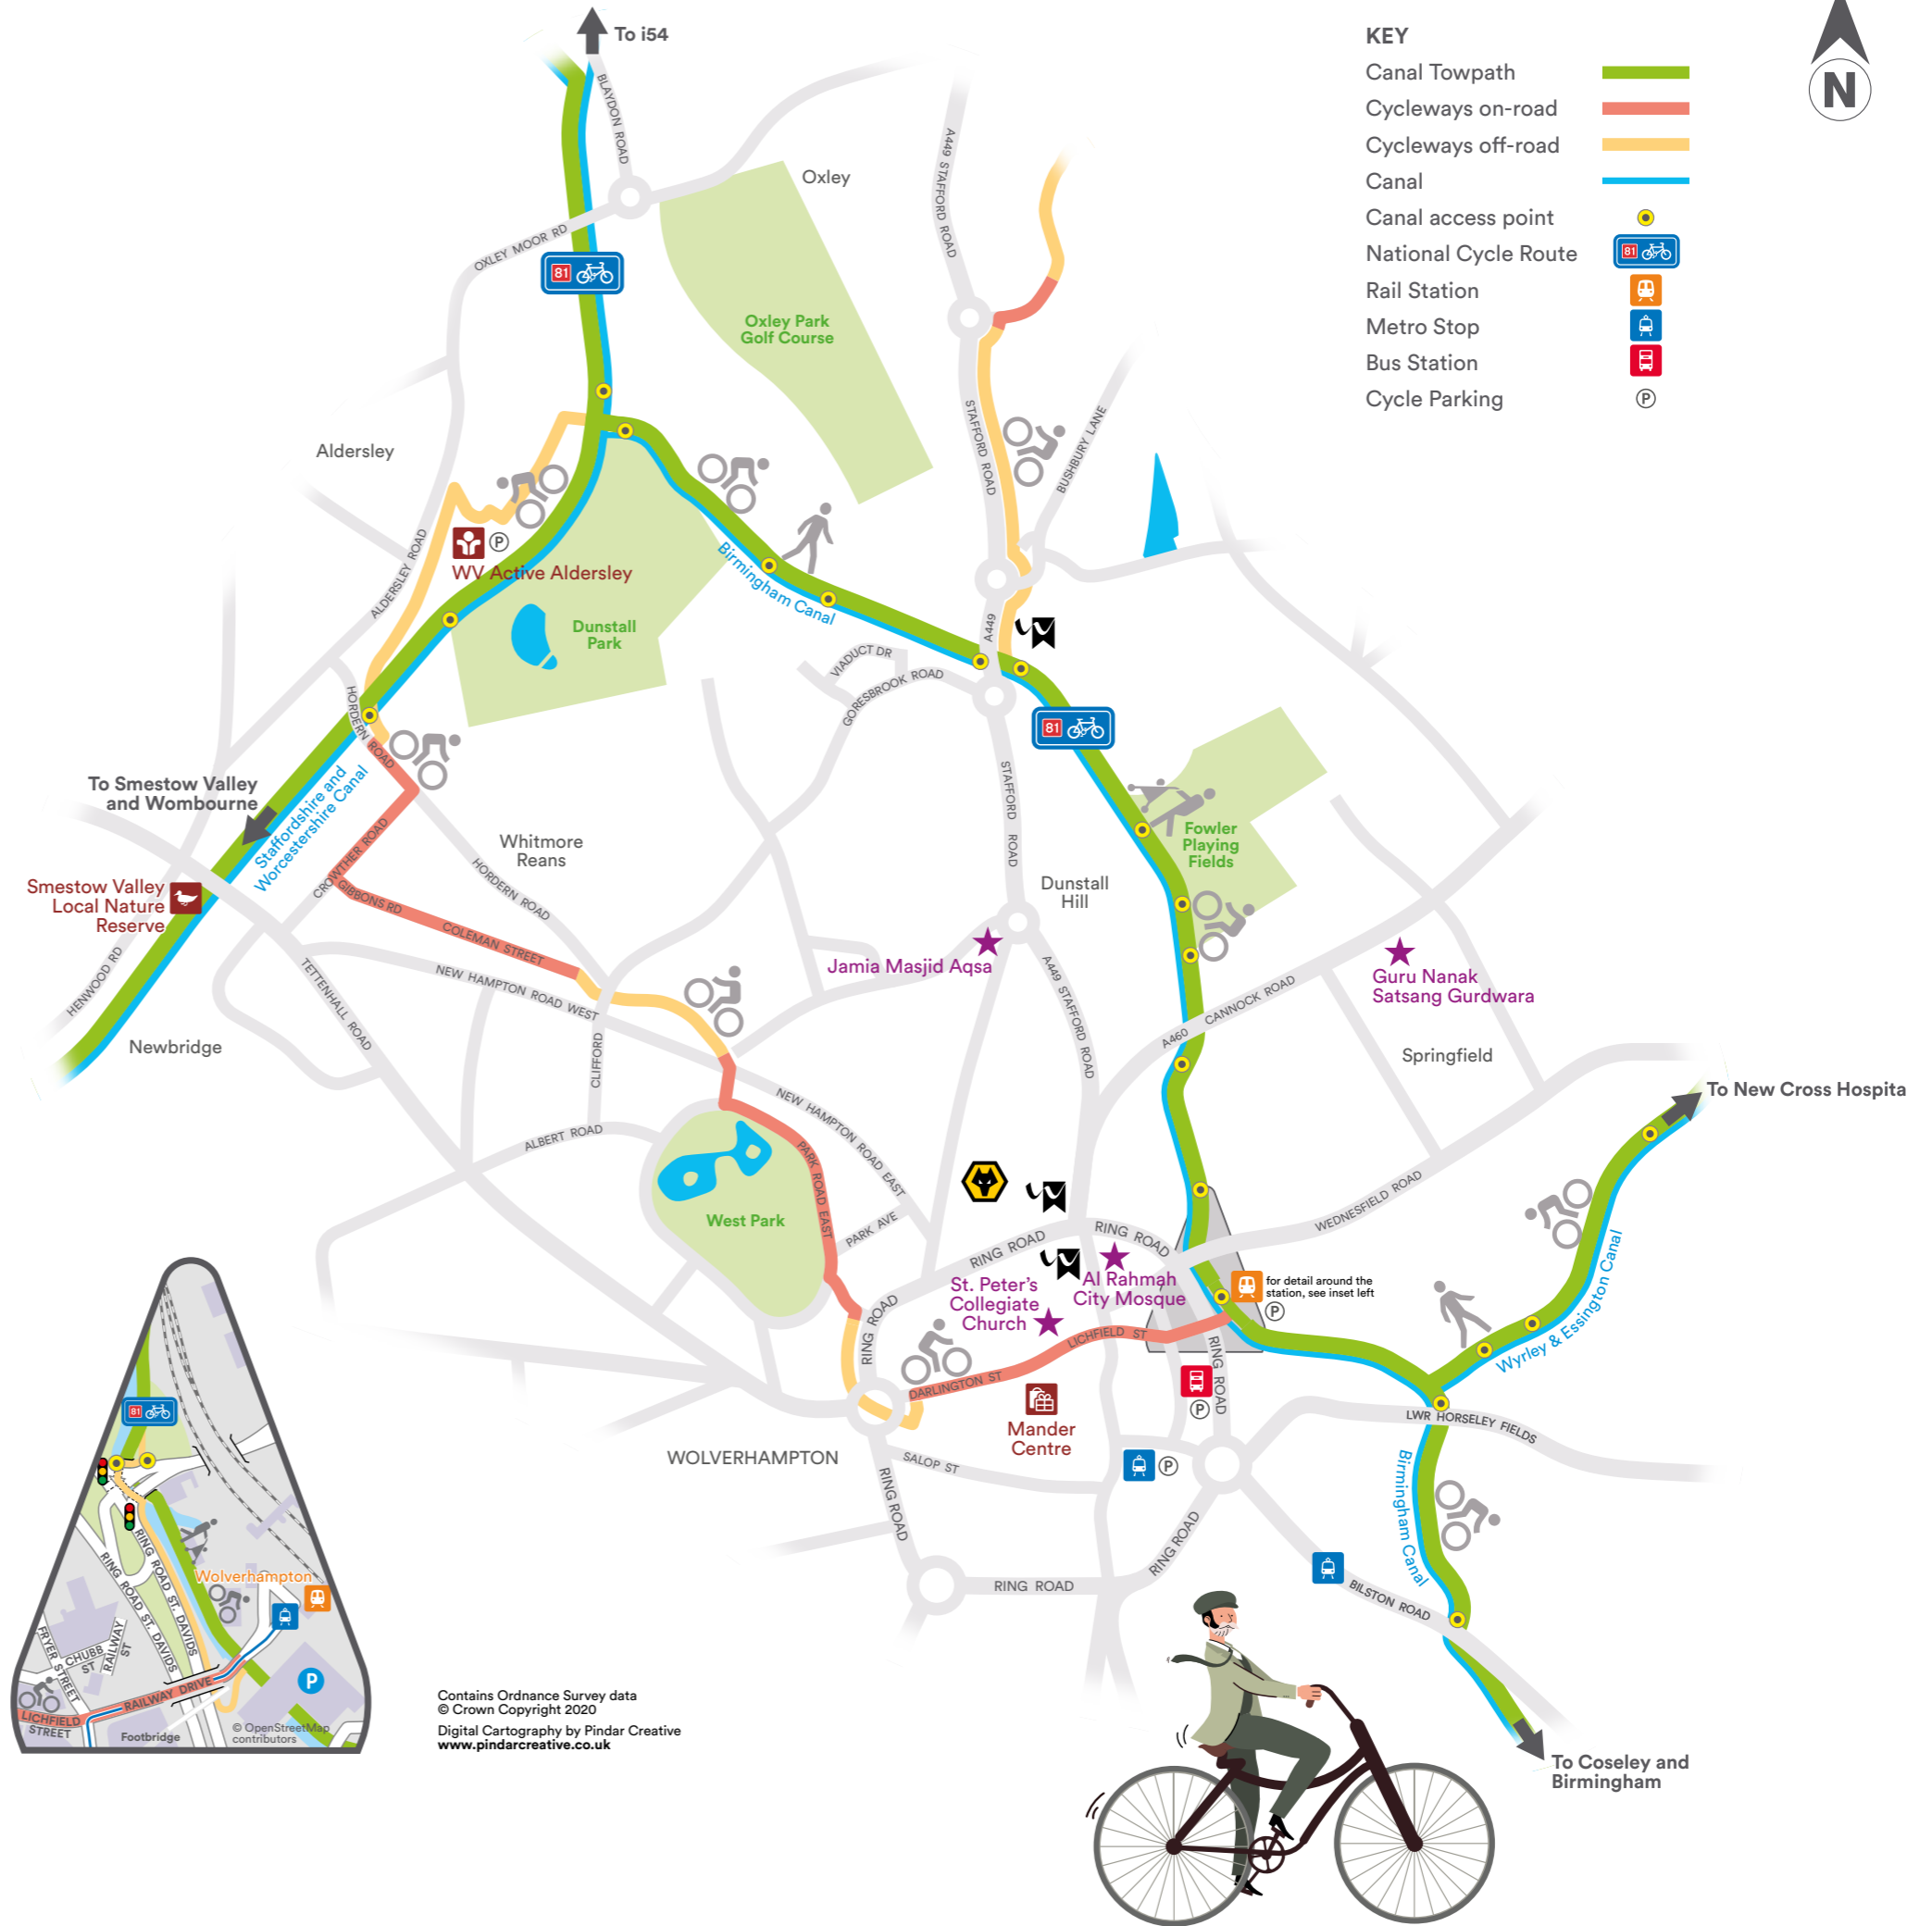

# Cycle and walk canal guide from Oxley to Wolverhampton

Four key stops along the route (3.5 miles)

-  Wolverhampton City Centre
-  Wolverhampton University
-  Molineux Stadium
-  Aldersley Stadium

   
**21** minutes cycling

     
**52** minutes walking

Contains Ordnance Survey data  
© Crown Copyright 2020  
Digital Cartography by Pindar Creative  
[www.pindarcreative.co.uk](http://www.pindarcreative.co.uk)